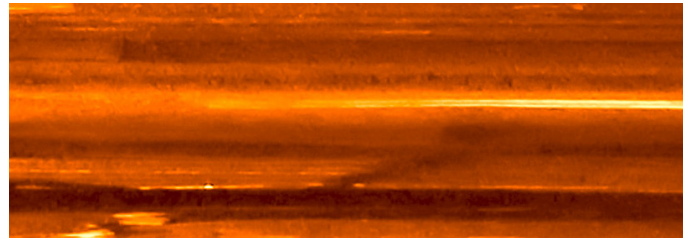

LUXURYREFLEX
ITALIAN ART GLASSWORKS

Our passion is glass

AURORA
FINITURE / FINISHES

LUXURYREFLEX
ITALIAN ART GLASSWORKS

FINITURE AURORA / AURORA FINISHES

A-100

A-600

A-200