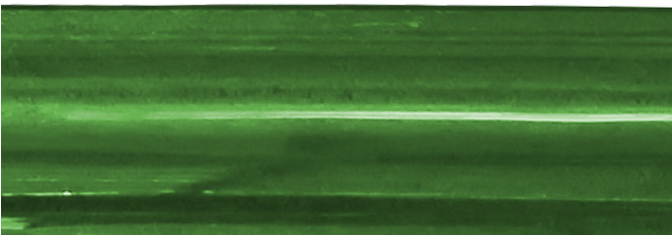

LUXURYREFLEX
ITALIAN ART GLASSWORKS

FINITURE AURORA / AURORA FINISHES

A-300

Our passion is glass